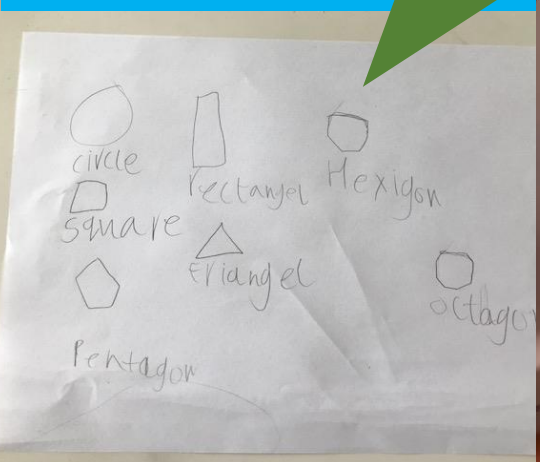

ActiveEssex

The EYE-SPY CHALLENGE

Remember to stay 2 metres apart when outside with a friend, be careful when touching opening and closing gates use your hand get after touching any locks and wash your hands thoroughly when you get home immediately. Have fun!

By either walking, running, cycling or scooting can you find the following places, objects & animals? Tick them off as you go, some might be harder to find than others so it may take you a few days to complete...Best of luck!

Places/Objects	Animals
<input checked="" type="checkbox"/> Playground	<input type="checkbox"/> Duck
<input checked="" type="checkbox"/> Pub	<input checked="" type="checkbox"/> Dog
<input checked="" type="checkbox"/> Post Office	<input type="checkbox"/> Cat
<input type="checkbox"/> Super Market	<input type="checkbox"/> Swan
<input type="checkbox"/> Bus Stop	<input type="checkbox"/> Squirrel
<input checked="" type="checkbox"/> Primary School	<input type="checkbox"/> Horse
<input type="checkbox"/> Secondary School	<input type="checkbox"/> Sheep
<input type="checkbox"/> Train Station	<input type="checkbox"/> Cow
<input checked="" type="checkbox"/> Zebra Crossing	<input type="checkbox"/> Pig
<input checked="" type="checkbox"/> River/Stream	<input type="checkbox"/> Rabbit
<input checked="" type="checkbox"/> Letter Box	<input type="checkbox"/> Deer
<input type="checkbox"/> Pond	<input type="checkbox"/> Fox
<input type="checkbox"/> Willow Tree	<input checked="" type="checkbox"/> BIRD
<input checked="" type="checkbox"/> Oak Tree	<input type="checkbox"/>