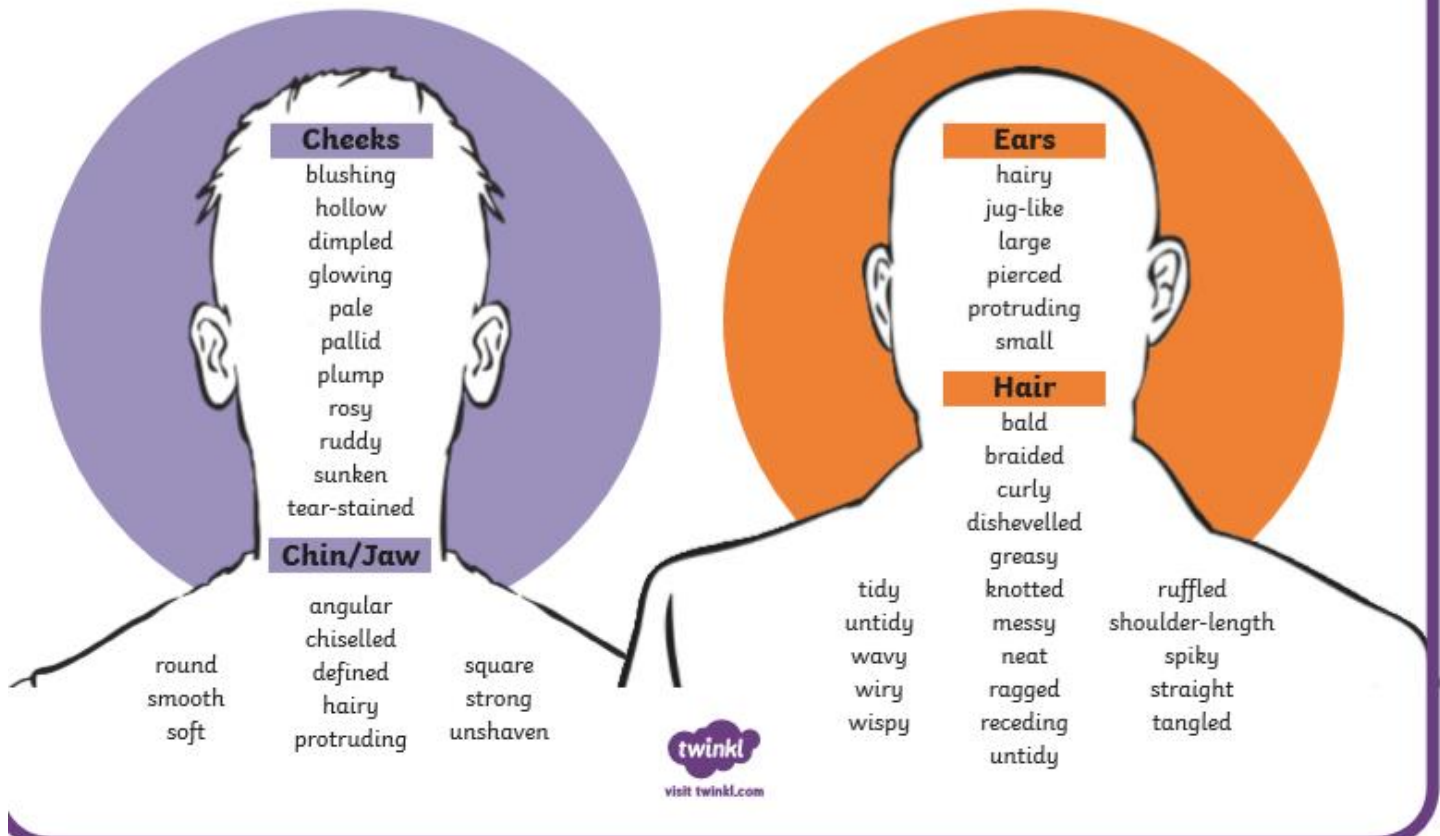

Physical Appearance Adjectives