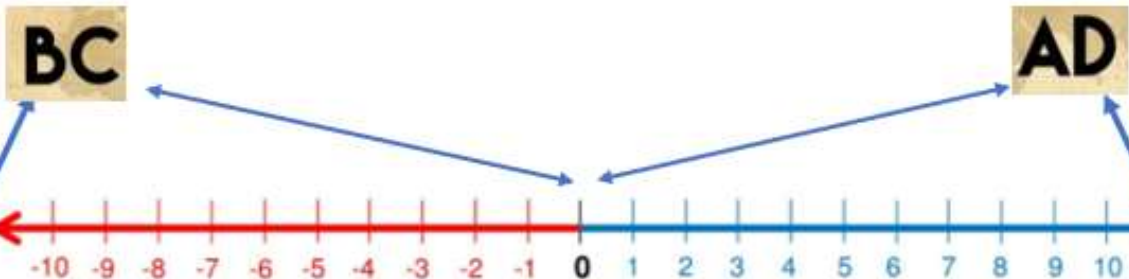

# BC and AD?

BC means Before Christ. These are all the years before the year 0 (when Jesus was born!)

When we use these dates, we use the term BC after the. E.g. The Stone age was in 13,000BC. This is 13,000 years before Christ was born.

The year Jesus was born is the year 0.

AD means Anno Domini. This simple means After Christ, but in Latin!

Anything that happened after Jesus was Born, is followed by an AD. i.e. we live in the year 2021 AD!

Task 1) Draw arrows to show where would the events below go on this number-line.  
Task) Research your own events and create a timeline.

**Anglo-Saxons**  
AD449 -

**Stone Age**  
- 2000BC

**Iron Age**  
800BC -